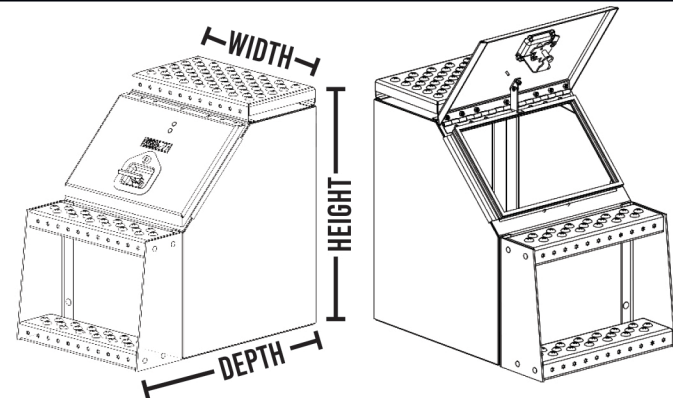

SEMI STEP TOOLBOX

SEMI STEP TOOLBOX

*** COMES WITH INTERNAL MOUNTING STRUTS/ BRACKETS - BOLT IT DIRECTLY TO YOUR TRUCK FRAME**

DIMENSIONS (W) X (H) X (D) ^{INCHES}

ITEM CODE

DOOR FINISH

12" X 26" X 27"

1012 - 001

ALUMINUM FINISH

18" X 26" X 27"

1012 - 002

ALUMINUM FINISH

24" X 26" X 27"

1012 - 003

ALUMINUM FINISH

SEMI STEP TOOLBOX

Measured by Width x Height x Depth

Choose between different **Widths (W)**
See Product Spec Sheet for more information