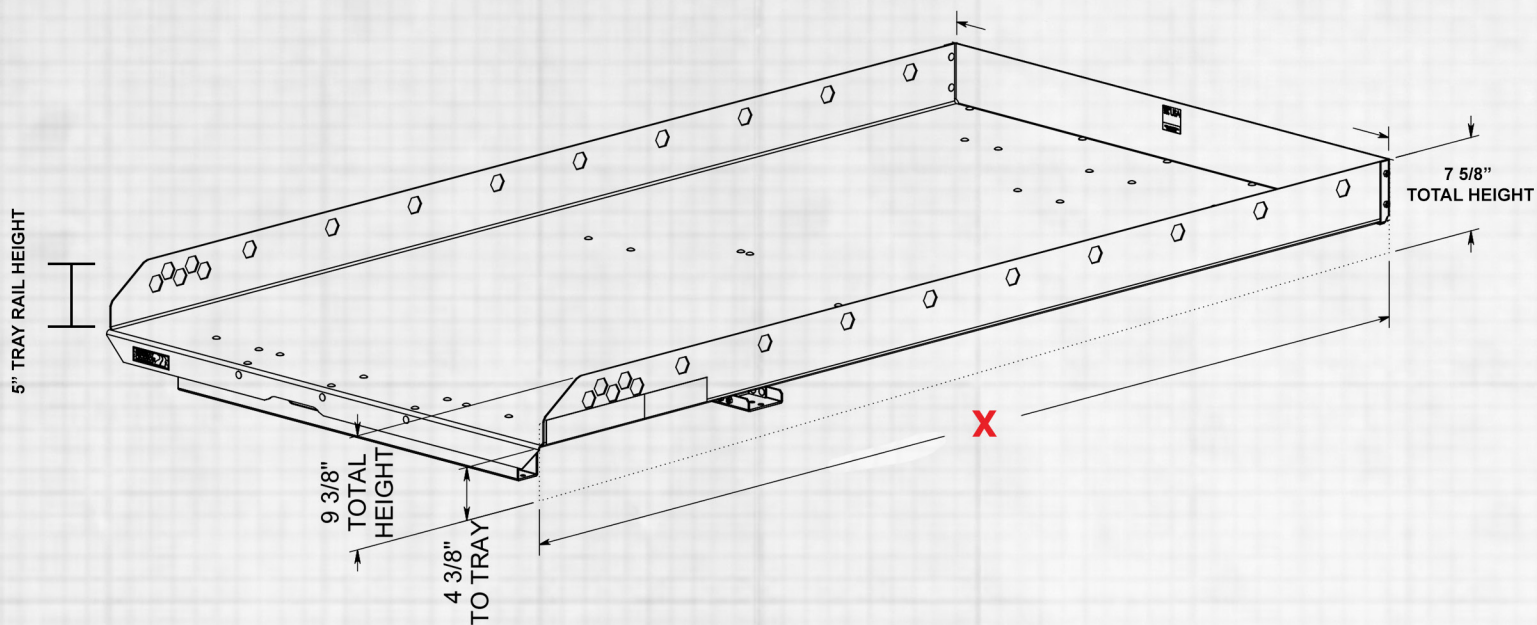

XT2000 TRUCK SLIDE

Exact dimensions (X) vary based on the size of your bed

Specs are for a full-size truck

TRUCK SLIDES

XT1200

1,200 lb. payload capacity, two 10-ga. galvanized steel track and 1/8" aluminum tray.

ITEM CODE	WIDTH × HEIGHT × DEPTH	DESCRIPTION	WEIGHT	FINISH
4312-100	49.38" × 5" × 95.25"	Full Size 8' Beds	225 lbs.	Smooth Aluminum
4312-105	49.38" × 5" × 80.5"	Full Size 6.9' Beds	196 lbs.	Smooth Aluminum
4312-101	49.38" × 5" × 74.5"	Full Size 6.5' Beds	185 lbs.	Smooth Aluminum
4312-102	49.38" × 5" × 64"	Full Size 5.5' Beds	152 lbs.	Smooth Aluminum
4312-107	47" × 5" × 95.25"	8' Service Body Slide	222 lbs.	Smooth Aluminum
4312-104	41.5" × 5" × 70"	Mid Size 6' Beds	156 lbs.	Smooth Aluminum
4312-103	41.5" × 5" × 58"	Mid Size 5' Beds	135 lbs.	Smooth Aluminum
4312-106	43.5" × 5" × 58"	Gladiator 5' Beds	136 lbs.	Smooth Aluminum

XT2000

2,000 lb. payload capacity, two 10-ga. galvanized steel track and 1/8" aluminum tray.

ITEM CODE	WIDTH × HEIGHT × DEPTH	DESCRIPTION	WEIGHT	FINISH
4312-002	49.38" × 5" × 95.25"	Full Size 8' Beds	264 lbs.	Smooth Aluminum
4312-009	49.38" × 5" × 80.5"	Full size 6.9' Bed	229 lbs.	Smooth Aluminum
4312-003	49.38" × 5" × 74.5"	Full Size 6.5' Beds	215 lbs.	Smooth Aluminum
4312-004	49.38" × 5" × 65.5"	Full Size 5.5' Beds	178 lbs.	Smooth Aluminum
4312-029	47" × 5" × 95.25"	8' Service Body Slide	260 lbs.	Smooth Aluminum

XT4000

4,000 lb. payload capacity, four 10-ga. galvanized steel track and 3/16" aluminum tray.

ITEM CODE	WIDTH × HEIGHT × DEPTH	DESCRIPTION	WEIGHT	FINISH
4312-013	49.38" × 5" × 95.25"	Full size 8' Beds	467 lbs.	Smooth Aluminum
9043-125	47" × 5" × 94.75"	8' Service Body Slide	454 lbs.	Smooth Aluminum
4312-028	49.38" × 5" × 80.5"	Full size 6.9' Bed	397 lbs.	Smooth Aluminum
4312-008	49.38" × 5" × 74.5"	Full size 6.5' Beds	370 lbs.	Smooth Aluminum