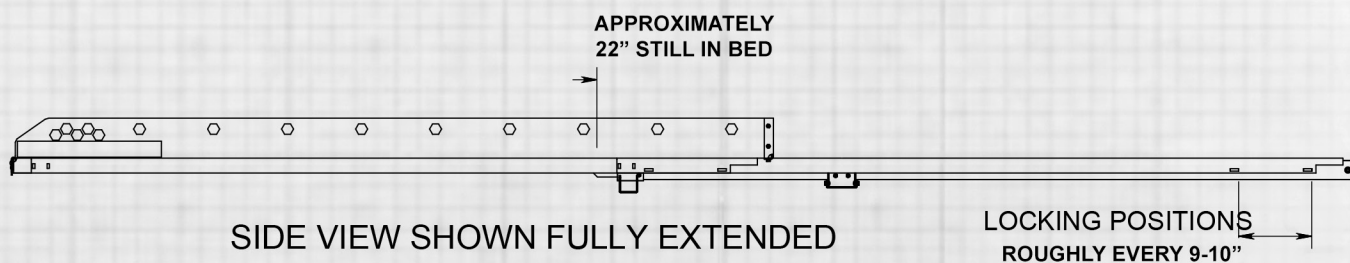

XT2000 TRUCK SLIDE

Exact dimensions (X) vary based on the size of your bed

Specs are for a full-size truck

TRUCK SLIDES

XT1200

1,200 lb. payload capacity, two 10-ga. galvanized steel track and 1/8" aluminum tray.

ITEM CODE	WIDTH × HEIGHT × DEPTH	DESCRIPTION	WEIGHT	FINISH
4312-100	49.38" × 5" × 95.25"	Full Size 8' Beds	225 lbs.	Smooth Aluminum
4312-105	49.38" × 5" × 80.5"	Full Size 6.9' Beds	196 lbs.	Smooth Aluminum
4312-101	49.38" × 5" × 74.5"	Full Size 6.5' Beds	185 lbs.	Smooth Aluminum
4312-102	49.38" × 5" × 64"	Full Size 5.5' Beds	152 lbs.	Smooth Aluminum
4312-107	47" × 5" × 95.25"	8' Service Body Slide	222 lbs.	Smooth Aluminum
4312-104	41.5" × 5" × 70"	Mid Size 6' Beds	156 lbs.	Smooth Aluminum
4312-103	41.5" × 5" × 58"	Mid Size 5' Beds	135 lbs.	Smooth Aluminum
4312-106	43.5" × 5" × 58"	Gladiator 5' Beds	136 lbs.	Smooth Aluminum

XT2000

2,000 lb. payload capacity, two 10-ga. galvanized steel track and 1/8" aluminum tray.

ITEM CODE	WIDTH × HEIGHT × DEPTH	DESCRIPTION	WEIGHT	FINISH
4312-002	49.38" × 5" × 95.25"	Full Size 8' Beds	264 lbs.	Smooth Aluminum
4312-009	49.38" × 5" × 80.5"	Full size 6.9' Bed	229 lbs.	Smooth Aluminum
4312-003	49.38" × 5" × 74.5"	Full Size 6.5' Beds	215 lbs.	Smooth Aluminum
4312-004	49.38" × 5" × 65.5"	Full Size 5.5' Beds	178 lbs.	Smooth Aluminum
4312-029	47" × 5" × 95.25"	8' Service Body Slide	260 lbs.	Smooth Aluminum

XT4000

4,000 lb. payload capacity, four 10-ga. galvanized steel track and 3/16" aluminum tray.

ITEM CODE	WIDTH × HEIGHT × DEPTH	DESCRIPTION	WEIGHT	FINISH
4312-013	49.38" × 5" × 95.25"	Full size 8' Beds	467 lbs.	Smooth Aluminum
9043-125	47" × 5" × 94.75"	8' Service Body Slide	454 lbs.	Smooth Aluminum
4312-028	49.38" × 5" × 80.5"	Full size 6.9' Bed	397 lbs.	Smooth Aluminum
4312-008	49.38" × 5" × 74.5"	Full size 6.5' Beds	370 lbs.	Smooth Aluminum