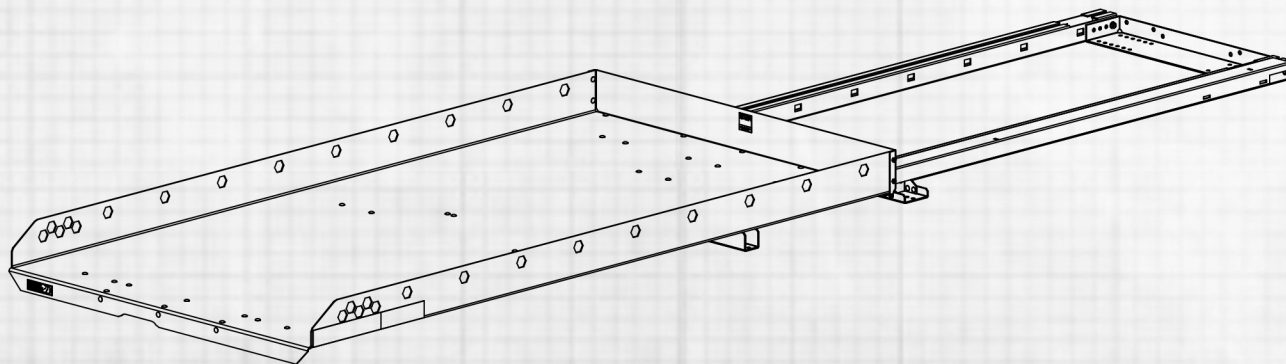

XT2000 TRUCK SLIDE

Exact dimensions (X) vary based on the size of your bed

Specs are for a full-size truck

TRUCK SLIDES

XT1200

1,200 lb. payload capacity, two 10-ga. galvanized steel track and 1/8" aluminum tray.

ITEM CODE	WIDTH × HEIGHT × DEPTH	DESCRIPTION	WEIGHT	FINISH
4312-100	49.38" × 5" × 95.25"	Full Size 8' Beds	225 lbs.	Smooth Aluminum
4312-105	49.38" × 5" × 80.5"	Full Size 6.9' Beds	196 lbs.	Smooth Aluminum
4312-101	49.38" × 5" × 74.5"	Full Size 6.5' Beds	185 lbs.	Smooth Aluminum
4312-102	49.38" × 5" × 64"	Full Size 5.5' Beds	152 lbs.	Smooth Aluminum
4312-107	47" × 5" × 95.25"	8' Service Body Slide	222 lbs.	Smooth Aluminum
4312-104	41.5" × 5" × 70"	Mid Size 6' Beds	156 lbs.	Smooth Aluminum
4312-103	41.5" × 5" × 58"	Mid Size 5' Beds	135 lbs.	Smooth Aluminum
4312-106	43.5" × 5" × 58"	Gladiator 5' Beds	136 lbs.	Smooth Aluminum

XT2000

2,000 lb. payload capacity, two 10-ga. galvanized steel track and 1/8" aluminum tray.

ITEM CODE	WIDTH × HEIGHT × DEPTH	DESCRIPTION	WEIGHT	FINISH
4312-002	49.38" × 5" × 95.25"	Full Size 8' Beds	264 lbs.	Smooth Aluminum
4312-009	49.38" × 5" × 80.5"	Full size 6.9' Bed	229 lbs.	Smooth Aluminum
4312-003	49.38" × 5" × 74.5"	Full Size 6.5' Beds	215 lbs.	Smooth Aluminum
4312-004	49.38" × 5" × 65.5"	Full Size 5.5' Beds	178 lbs.	Smooth Aluminum
4312-029	47" × 5" × 95.25"	8' Service Body Slide	260 lbs.	Smooth Aluminum

XT4000

4,000 lb. payload capacity, four 10-ga. galvanized steel track and 3/16" aluminum tray.

ITEM CODE	WIDTH × HEIGHT × DEPTH	DESCRIPTION	WEIGHT	FINISH
4312-013	49.38" × 5" × 95.25"	Full size 8' Beds	467 lbs.	Smooth Aluminum
9043-125	47" × 5" × 94.75"	8' Service Body Slide	454 lbs.	Smooth Aluminum
4312-028	49.38" × 5" × 80.5"	Full size 6.9' Bed	397 lbs.	Smooth Aluminum
4312-008	49.38" × 5" × 74.5"	Full size 6.5' Beds	370 lbs.	Smooth Aluminum