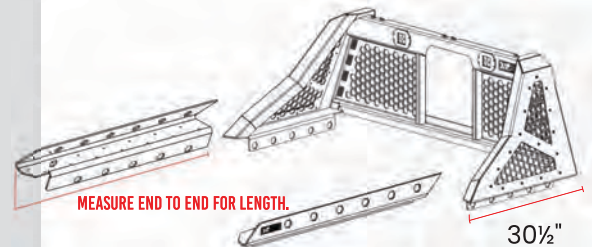

4011-054-BK62 / 580-00121-BK62
Savage Headache rack / Truck Bed Rails