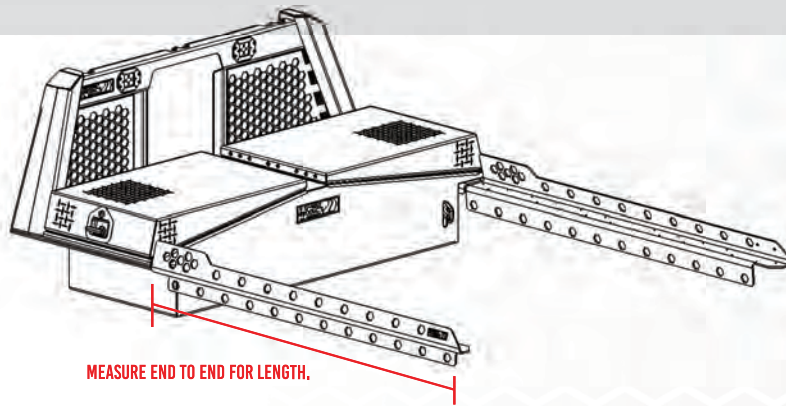

580-00076-BK62  
Truck Bed Rails

4011-012-BK62  
Guardian HD Open-Mesh

3213-003-BK62  
Single Lid Toolbox

**TRUCK BED RAILS** *To be used with Headache Racks and 23" deep Toolbox*

ITEM CODE	LENGTH	DESCRIPTION
580-00151-BK62	37.25"	5.5' Short Bed with 23" Toolbox and Headache Racks
580-00073-BK62	44.375"	6' 5" Short Bed with 23" Toolbox and Headache Racks
580-00074-BK62	65.5"	8' Long Bed with 23" Toolbox and Headache Racks
580-00077-BK62	50.375"	F250-550 Short Bed with 23" Toolbox and Headache Racks
580-00078-BK62	66.625"	F250-550 Long Bed with 23" Toolbox and Headache Racks
580-00152-BK62	48.875"	Chevy/GMC 6.75' Bed with 23" Toolbox and Headache Racks