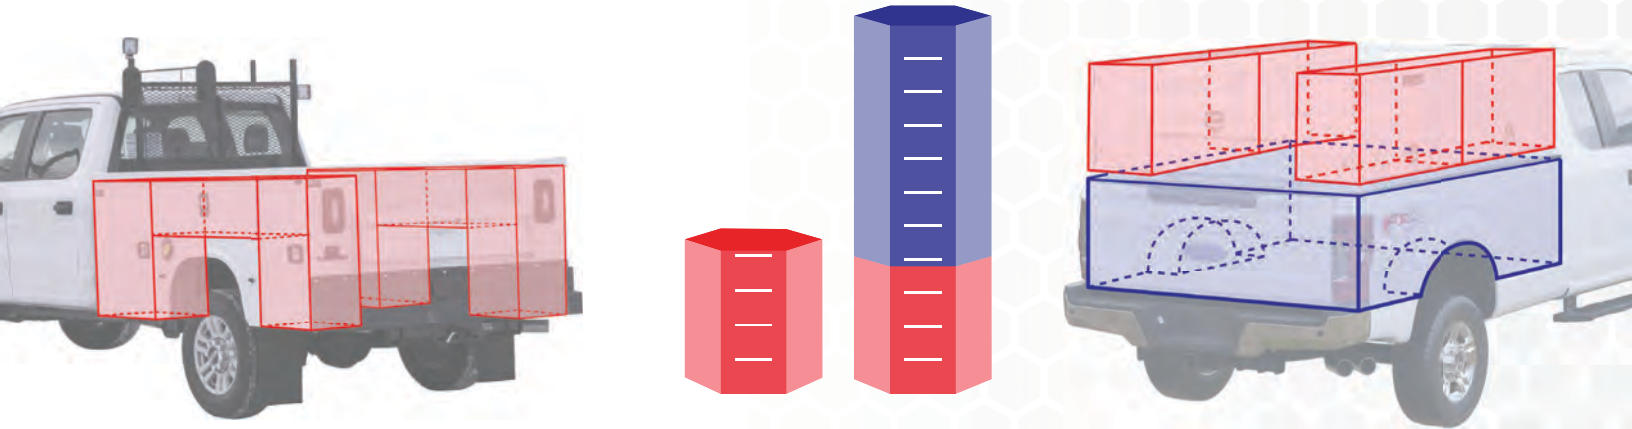

# UTILITY DECK

PATENT PENDING

**OVER 2.5X** AS MUCH SECURE STORAGE AS A SERVICE BODY

56 CA SRW 40" Height vs. **UTILITY DECK**  
PATENT PENDING

HIGHWAYPRODUCTS.COM  
1-800-TOOLBOX

810-0024-Rev-AF