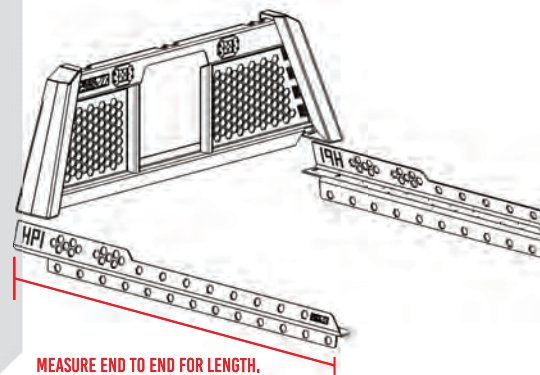

TRUCK BED RAILS

580-00072-BK62
Truck Bed Rails

4011-007-BK62
Guardian HD Full-Mesh

TRUCK BED RAILS

RAISE YOUR TRUCK BED CAPACITY & SECURE LOADS—WITH STYLE

TRUCK BED RAILS™

FINISH

Smooth Black

580-00071-BK62
Truck Bed Rails

- Numerous Tie-Down Spots
- Quick Installation
- Increased Truck Bed Capacity
- 1/4" High Strength Aluminum
- Lifetime Warranty

TRUCK BED RAILS *To be used with or without a Headache Rack*

ITEM CODE	LENGTH	DESCRIPTION
580-00089-BK62	67"	5.5' Short Short Bed
580-00071-BK62	76"	6.5' Short Bed
580-00072-BK62	97.125"	8' Long Bed
580-00075-BK62	82"	F250 - 550 Short Bed
580-00076-BK62	98.25"	F250 - 550 Long Bed
580-00079-BK62	81.5"	Chevy/GMC 6.75' Bed

580-00076-BK62
Truck Bed Rails

4011-012-BK62
Guardian HD Open-Mesh

3213-003-BK62
Single Lid Toolbox